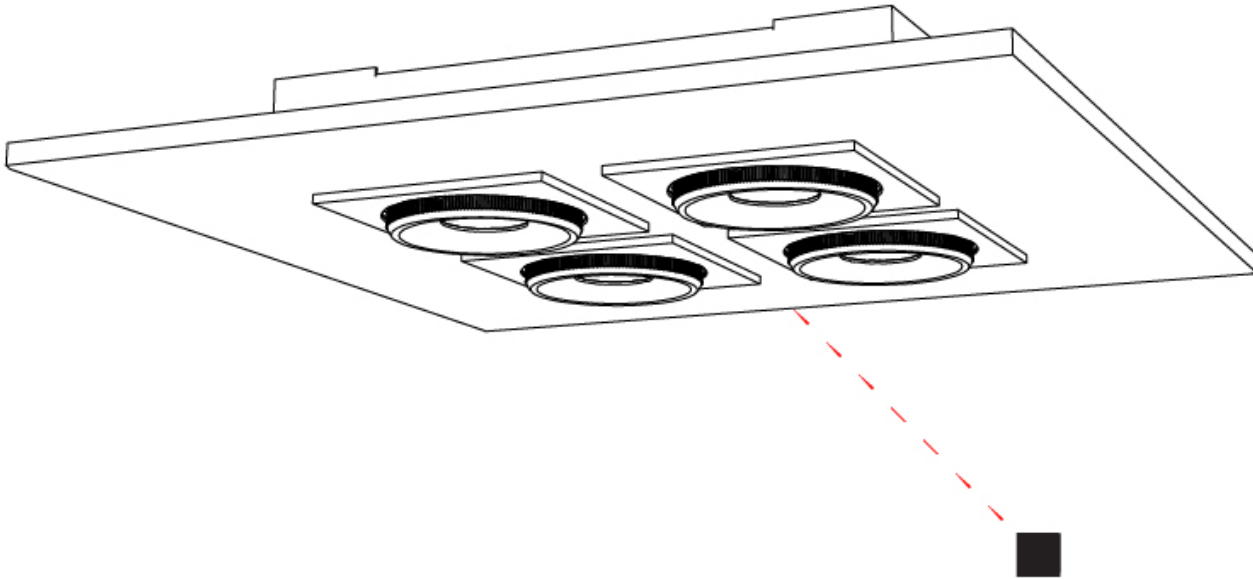

MARC SQUARE 4 SURFACE

D92123

PROJECT	_____
TYPE	_____
SPECIFIER	_____
QUANTITY	_____
DATE	_____

D